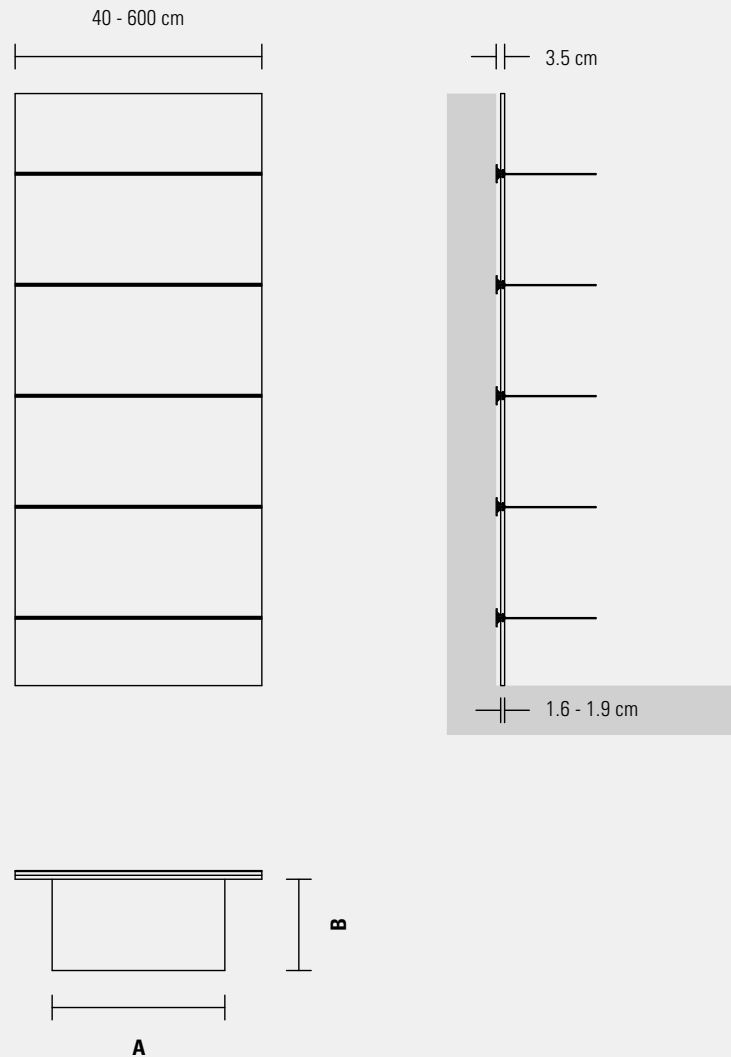

oneLED Retail **H**orizontal System

oneLED Retail **H** ist ein horizontales Tragsystem mit integrierter 24V Stromschiene. Das Tragsystem kann vollständig in Wandbeläge eingelassen werden.

Die integrierte Stromschiene stellt allen oneLED Retail **H** Tablarern 24V via oneLED smartConnect zur Verfügung. Die Tablare mit voll eingelassener LED-Beleuchtung können einfach eingesteckt, stufenlos verschoben oder bei Nichtgebrauch herausgezogen werden.

Neben unseren Standardformen, -größen und -farben können wir jedes Tablar individuell nach Ihren Vorgaben fertigen.

FACTS

Horizontales Tragsystem

- Horizontales Tragsystem mit integrierter 24V Stromschiene
- Maximale 150 Watt LED Leistung pro Horizontalschiene
- Vollständig in Wandbeläge integrierbar
- Länge 40 - 600 cm

Tablar

- **4 mm** dünn
- Voll eingelassene LED-Module
- Maximale Belastbarkeit von **10 kg** pro Meter
- Größe und Form **kundenspezifisch anpassbar**
- Standardfarben weiss, schwarz oder eloxiert silber

Standardgrößen:

	Breite (Maß A)	Tiefe (Maß B)	LED Modul
TablarH - XS	33.0 cm	22.0 cm	1 x oneLED36
TablarH - S	62.5 cm	37.0 cm	1 x oneLED36
TablarH - M	125.0 cm	37.0 cm	1 x oneLED36
TablarH - L	250.0 cm	37.0 cm	2 x oneLED36