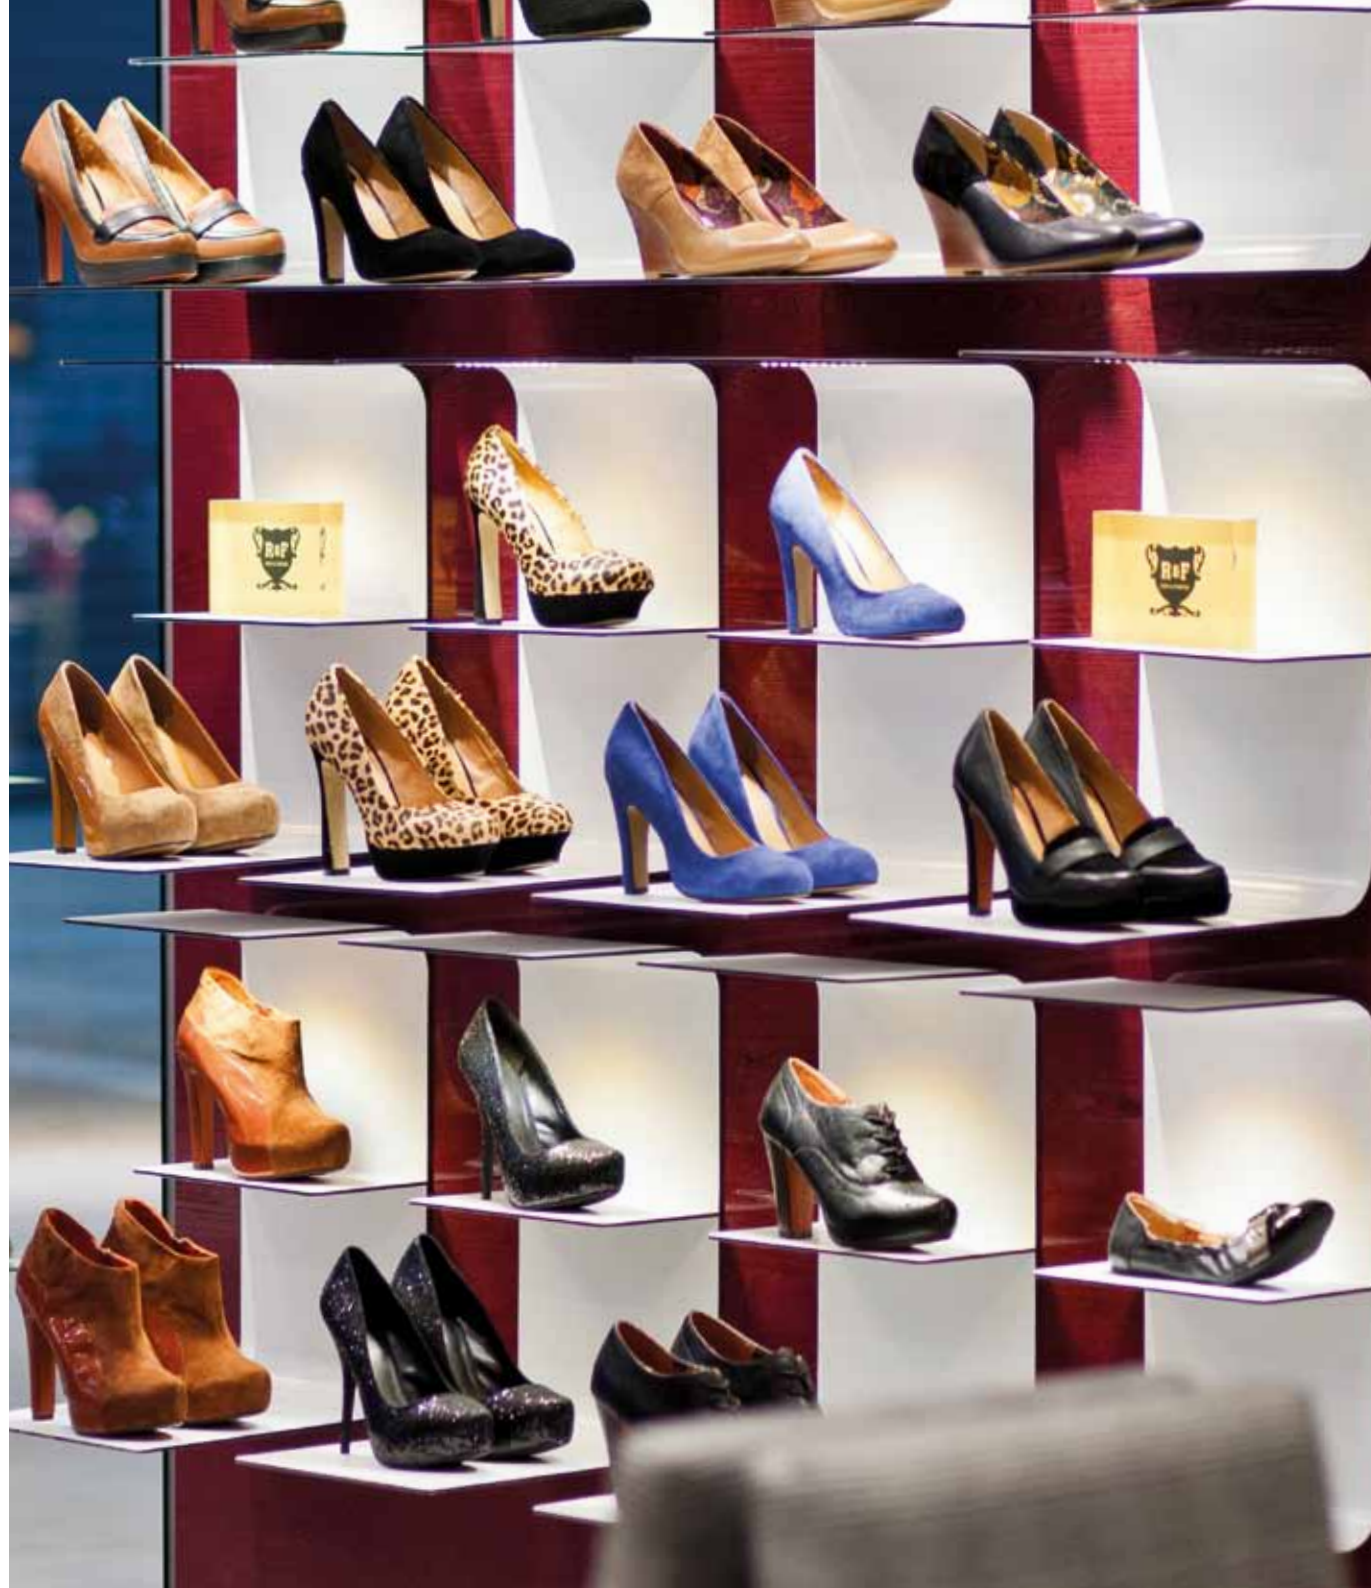

oneLED retail P_{oint} system

oneLED retail **P** is a single panel with fully integrated LED illumination. The panel is clipped into wall cut-outs.

Besides our standard shapes, sizes and colours, we can provide each panel according to your customised demands.

FACTS

system (on site)

- wall cover (1.9 cm)
- cut-out 15 x 15 cm

panel

- **4 mm thin**
- fully recessed LED modules
- maximum load **5 kg** per panel
- size and shape can be **customised**
- standard colours are pure white, dark black or anodised silver

standard sizes:

	width (A)	depth (B)	LED modul
panelP	27.0 cm	30.0 cm	1 x oneLED36